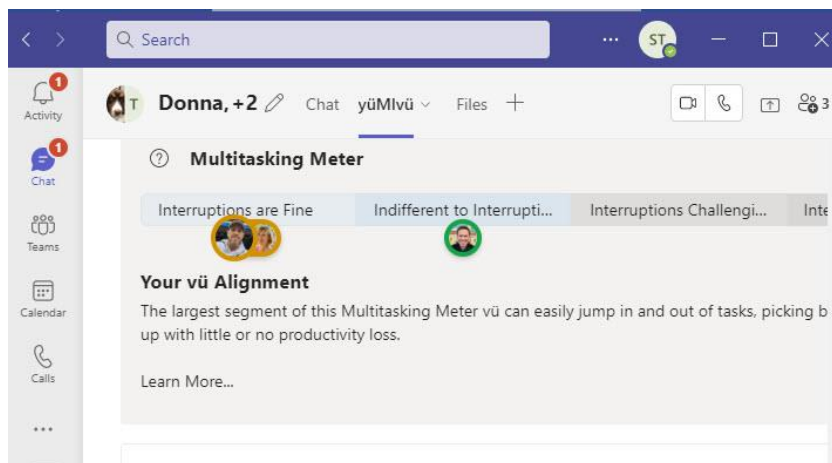

Experience yüMlvü for Free Today

The yüMlvü Basic Package taps into many of the powerful “People Chemistry” resources in the yüMlvü platform. yüMlvü is FREE TO TRY for six months at the Basic and Pro levels when you use the code:

Free4Me