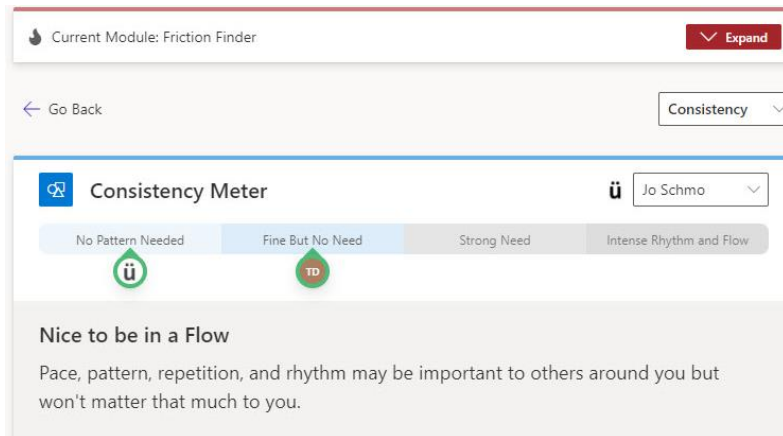

Explore Share-and-Compare People Chemistry for Individuals and Groups

- yüMlvü Insights reveal how each individual person is uniquely “wired” to interact.
- With 1:1 comparison, yüMlvü coaches on how natural differences become strengths, not collision points.
- Group views (vüs) provide Awareness Alerts from the lens of each user to identify where differences may create challenges. Coaching shows how to find chemistry amid differences.