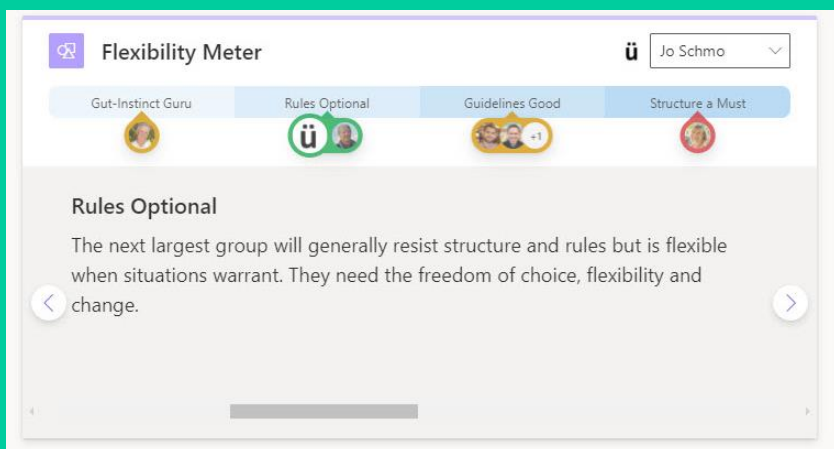

Grow People Chemistry through Friction Finder and Staying Motivated

- yüMlvü Basic includes the Friction Finder and Staying Motivated modules.
- Friction Finder Awareness Alerts help teams identify and avoid costly people chemistry conflicts for seven common interactions.
- Staying Motivated shows how each team member is uniquely wired for motivation and what to do to ensure it stays high for all.

Connect People Chemistry Insights to Microsoft Teams

- yüMlvü Basic is designed to create stronger people chemistry where it is needed most, in everyday collaboration workspaces.
- Better Meetings integrates with Outlook Calendar to create guidance for all aspects of a meeting uniquely based on who is invited.
- yüMlvü for Teams puts individual and Friction Finder coaching within Microsoft Teams. Plus, yüMlvü inherits the members from each unique Chat so that insights are always relevant to that specific collection of people.